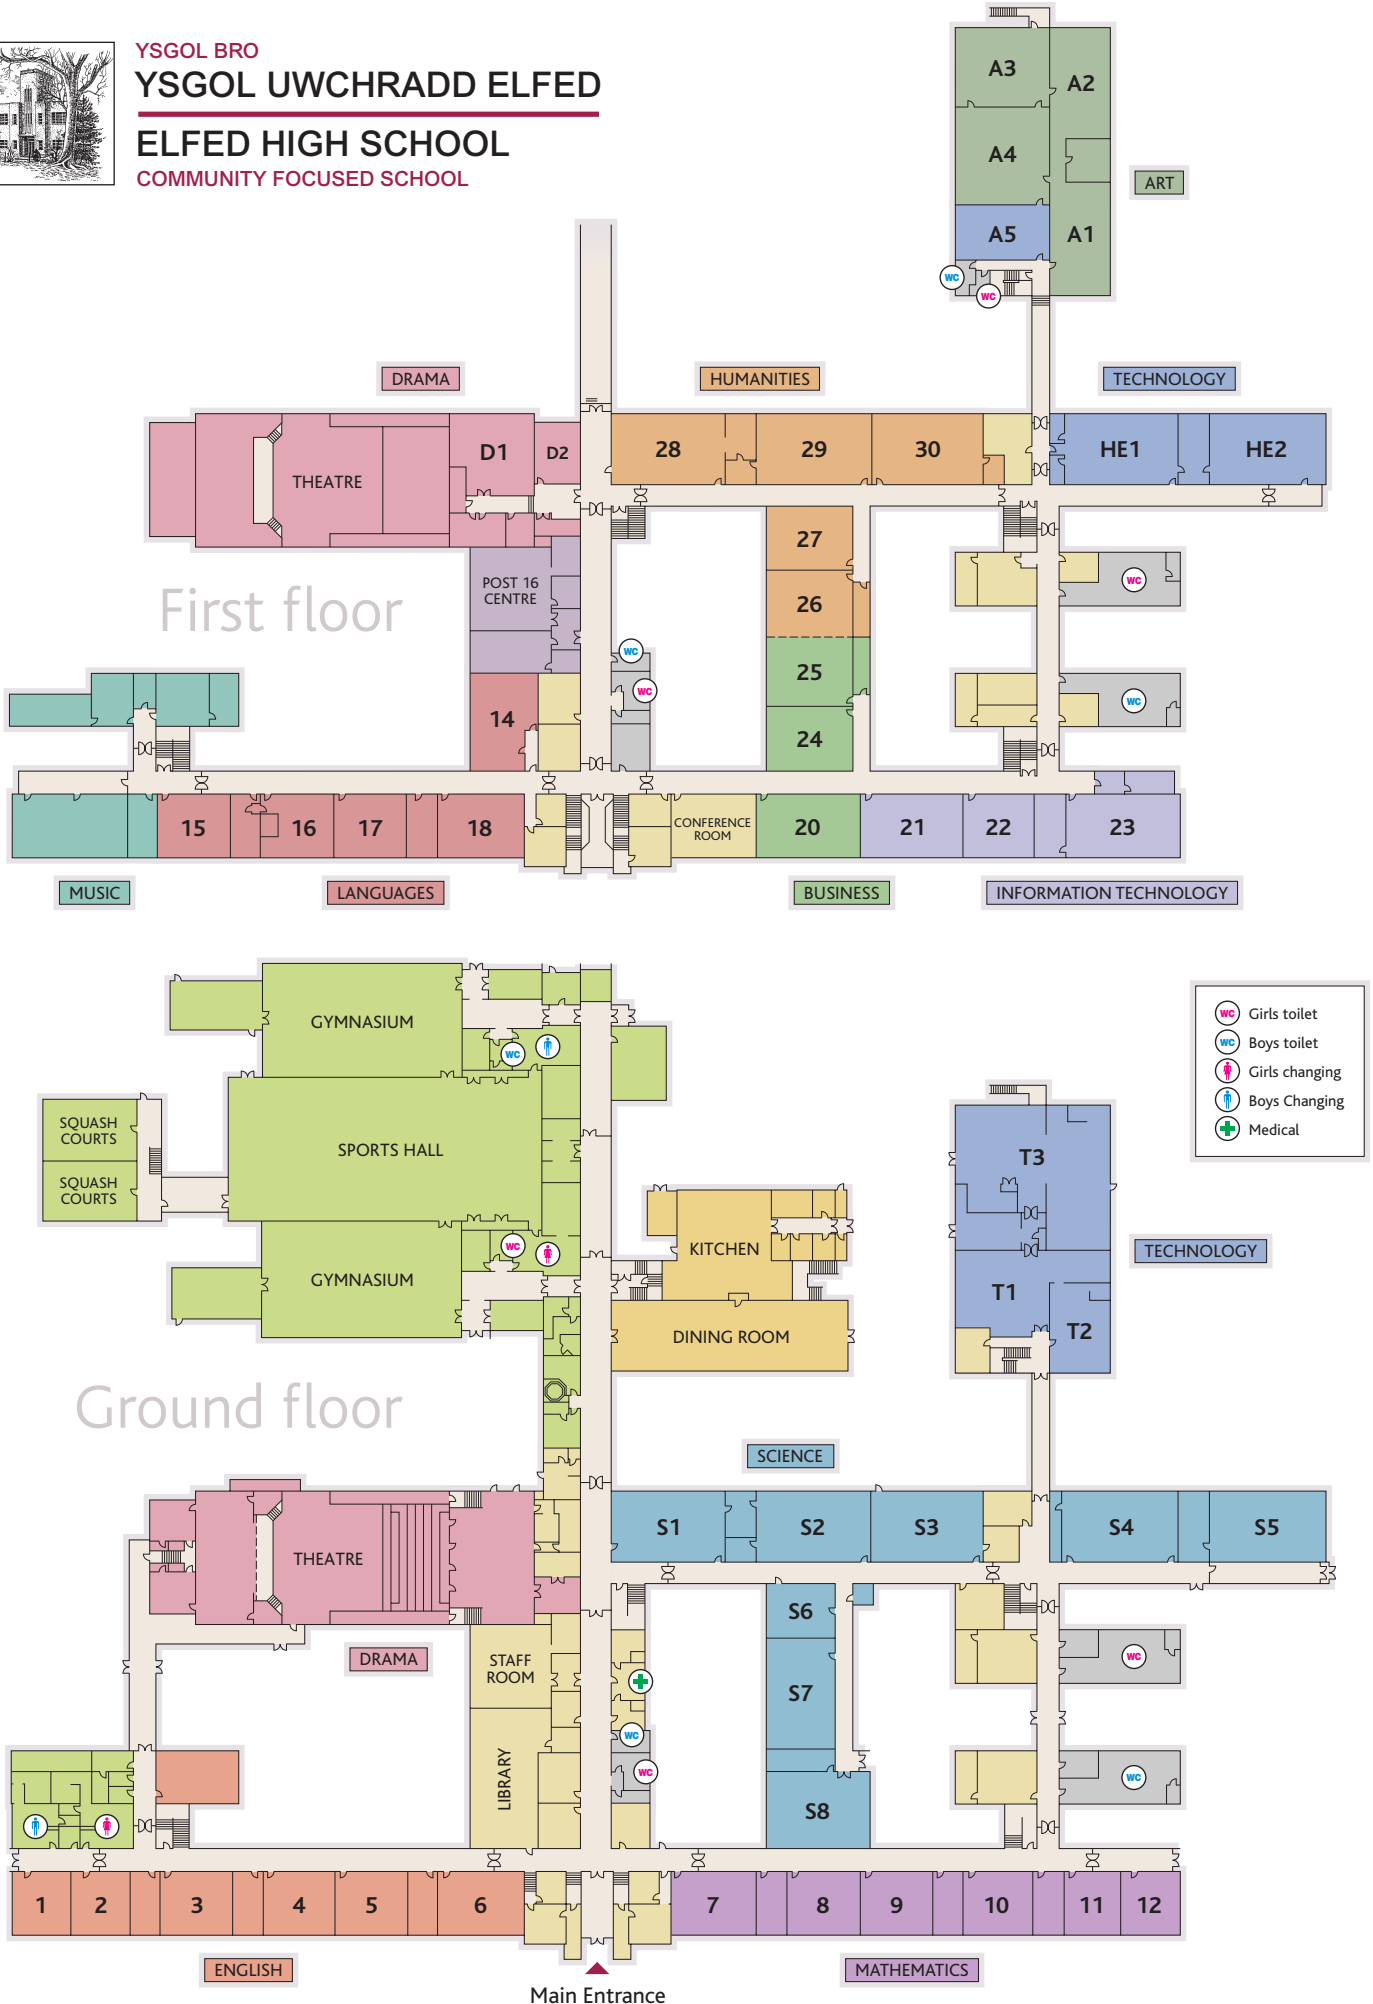

YSGOL BRO
YSGOL UWCHRADD ELFED
ELFED HIGH SCHOOL
COMMUNITY FOCUSED SCHOOL